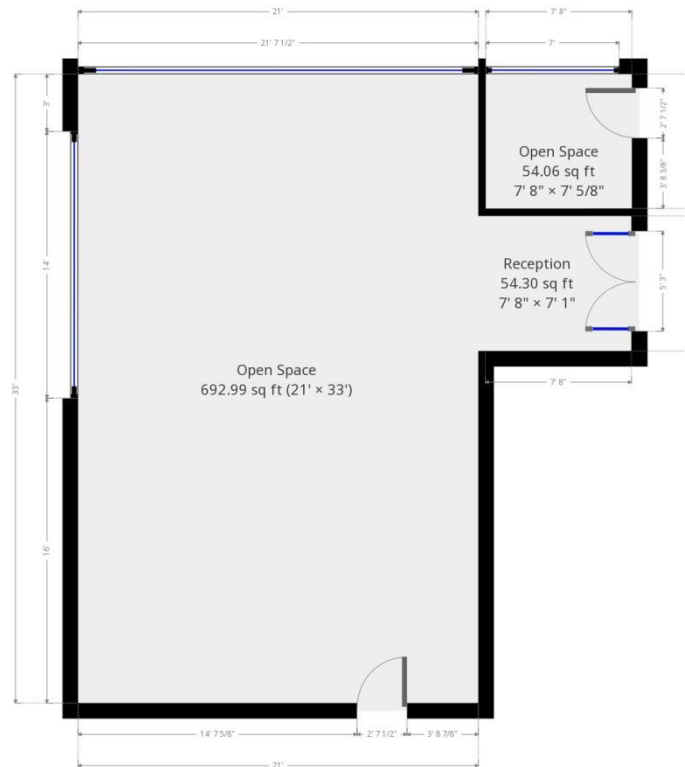

REALTYLEASE PROPERTIES

...A division of The Rainier Group, LP

143-147 East Main Street Suite 2C
Lock Haven, Pennsylvania 17745
Telephone: (570) 748-7000 ext. 1
Fax: (570) 748-6464

Realtylease Properties
Rapmitco Properties
California Properties
Freyman Properties
Eagle Realty, LLC
205 W Church, LLC
PK1 Enterprises, LLC

Heffner Building_147 E Main Street_Commercial Street Front 801 sq ft