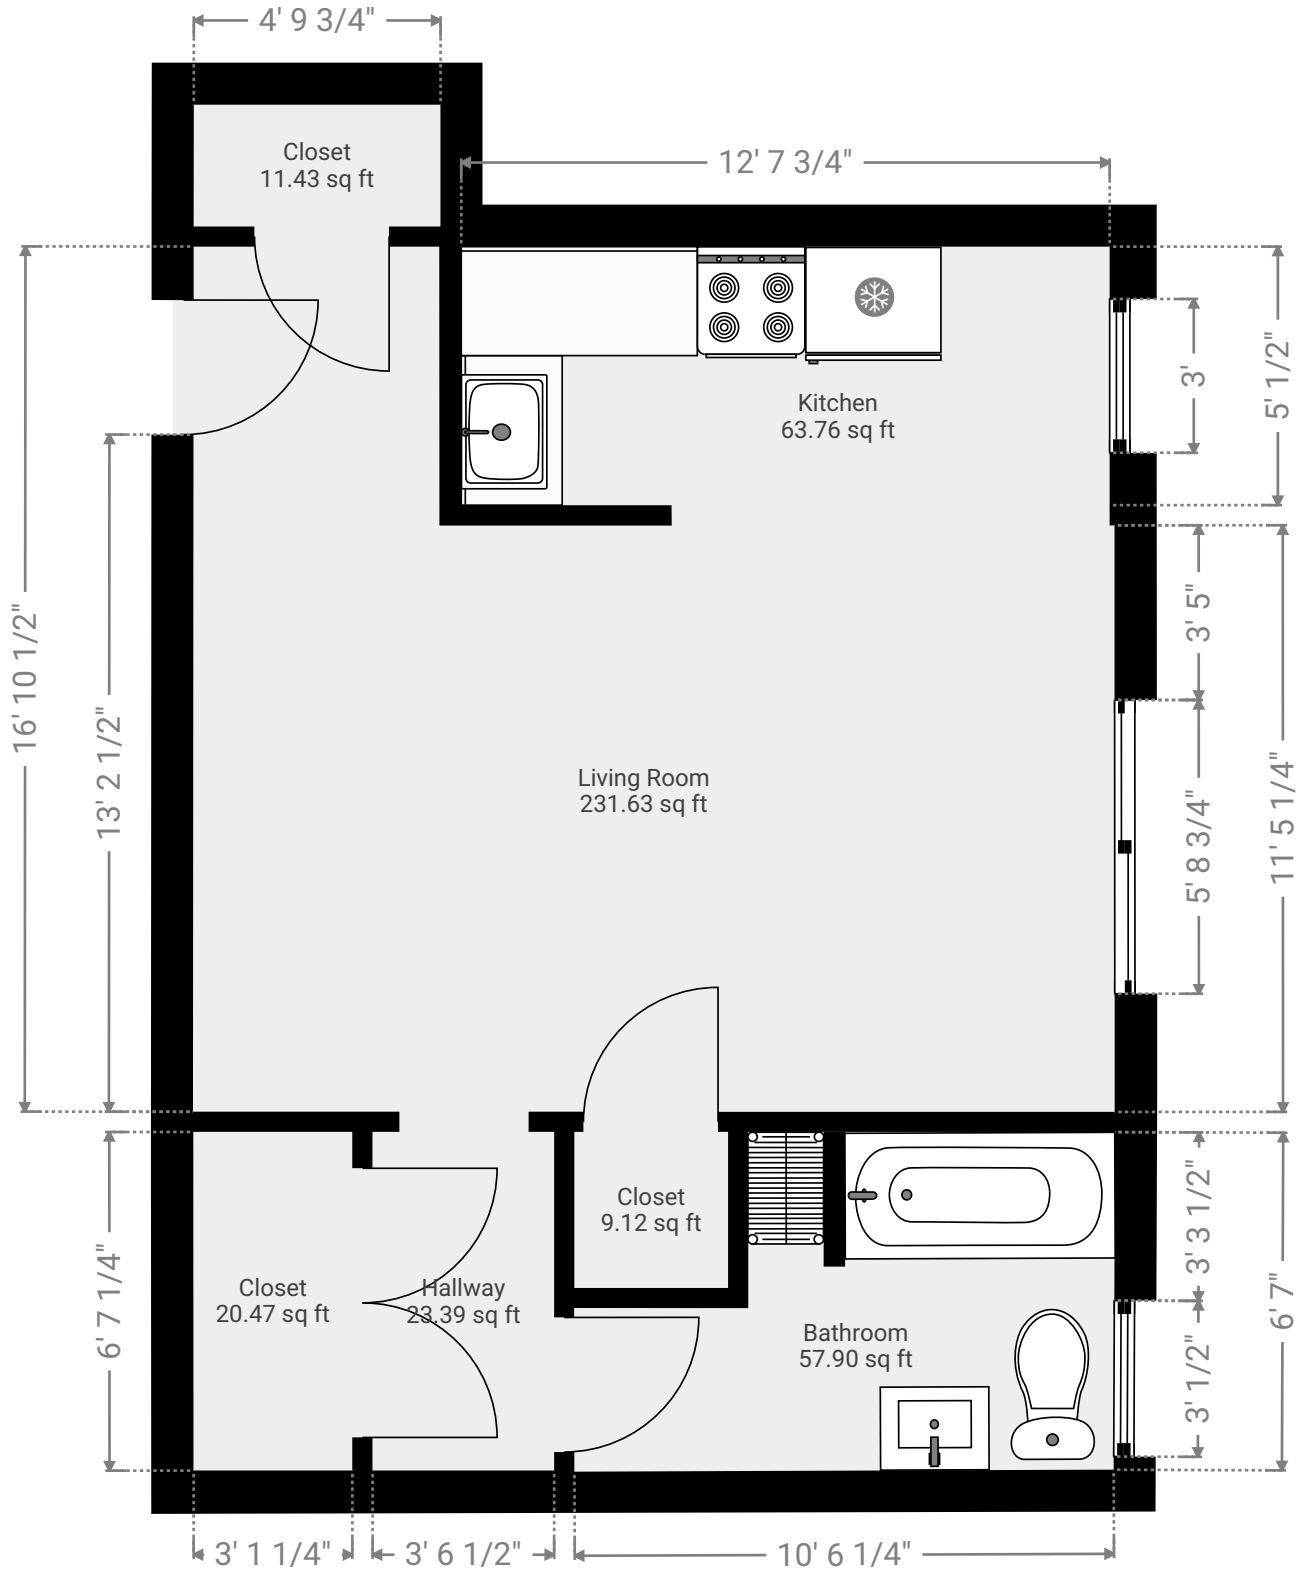

Project 35

415 S. Atherton St Apt A-2, State College, Pa, Usa
TOTAL AREA: 517.32 sq ft • LIVING AREA: 517.32 sq ft • FLOORS: 1 • ROOMS: 7

SUBMITTED BY Dana Krieger
dana@realtyleaseproperties.com

▼ 1st Floor

TOTAL AREA: 517.32 sq ft • LIVING AREA: 517.32 sq ft • ROOMS: 7

THIS FLOORPLAN IS PROVIDED WITHOUT WARRANTY OF ANY KIND. SENSOPIA DISCLAIMS ANY WARRANTY INCLUDING, WITHOUT LIMITATION, SATISFACTORY QUALITY OR ACCURACY OF DIMENSIONS.