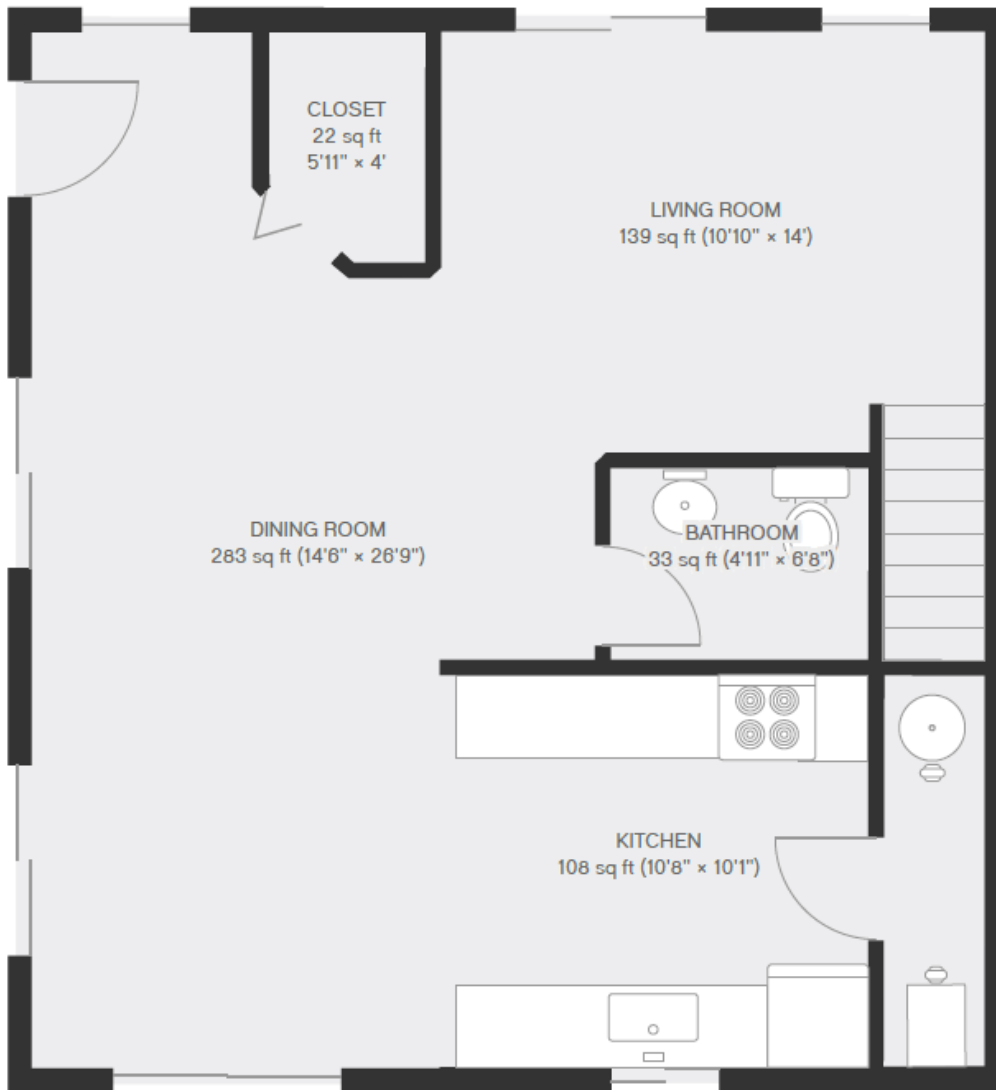

503 Frederick St., Townhouse, 2 Bedroom , 1.5 Bath, Lock Haven, PA  
1,247 sq ft

## Ground Floor

THIS FLOORPLAN IS PROVIDED WITHOUT WARRANTY OF ANY KIND. SENSOPIA DISCLAIMS ANY WARRANTY INCLUDING, WITHOUT LIMITATION, SATISFACTORY QUALITY OR ACCURACY OF DIMENSIONS.

## 2nd Floor

THIS FLOORPLAN IS PROVIDED WITHOUT WARRANTY OF ANY KIND. SENSOPIA DISCLAIMS ANY WARRANTY INCLUDING, WITHOUT LIMITATION, SATISFACTORY QUALITY OR ACCURACY OF DIMENSIONS.