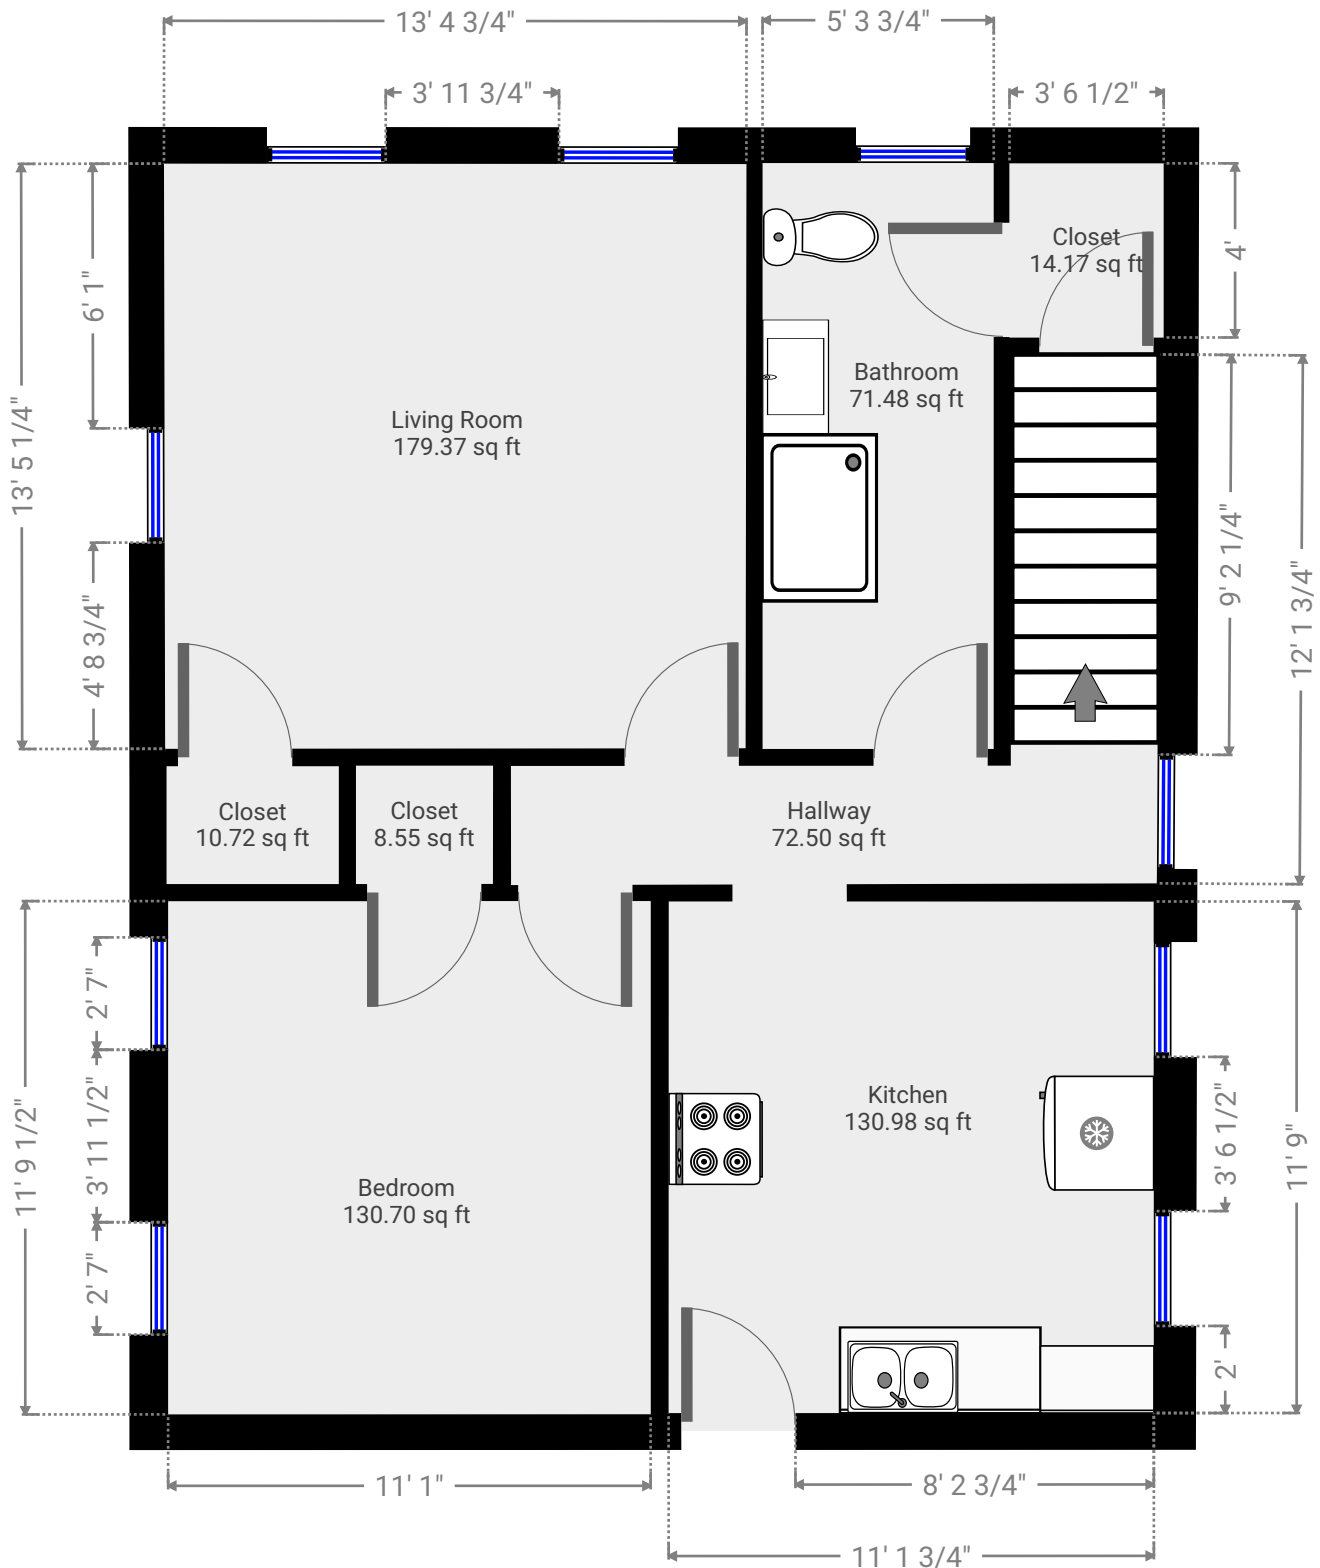

Project 27

180 S. Jones St. , 17745 Lock Haven, Pa, Usa
TOTAL AREA: 741.04 sq ft • LIVING AREA: 741.04 sq ft • FLOORS: 1 • ROOMS: 3

SUBMITTED BY Dana Krieger
dana@realtyleaseproperties.com

▼ 2nd Floor

TOTAL AREA: 741.04 sq ft • LIVING AREA: 741.04 sq ft • ROOMS: 3

THIS FLOORPLAN IS PROVIDED WITHOUT WARRANTY OF ANY KIND. SENSOPIA DISCLAIMS ANY WARRANTY INCLUDING, WITHOUT LIMITATION, SATISFACTORY QUALITY OR ACCURACY OF DIMENSIONS.