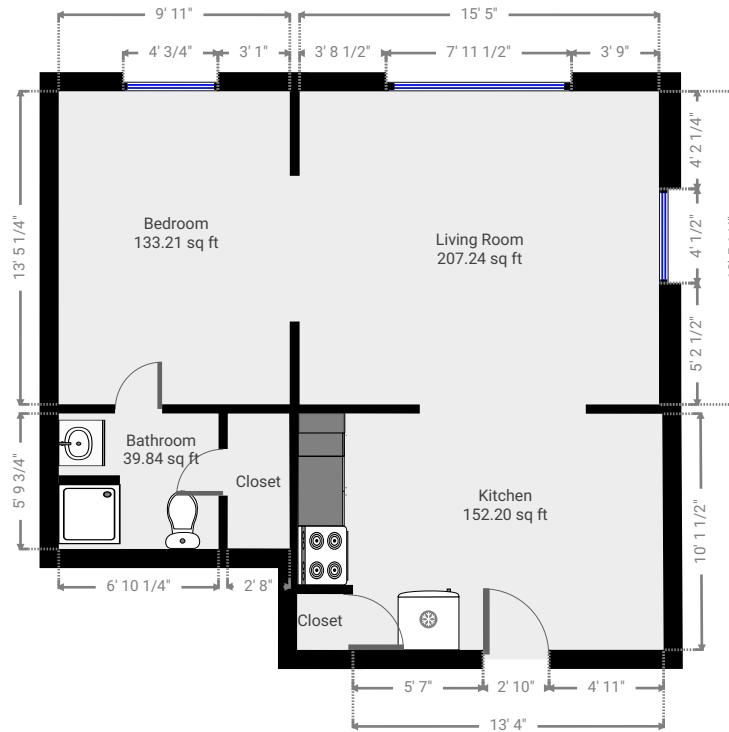

Project 17

230 W Third St Apt 35, 17751 Williamsport , pa, usa
TOTAL AREA: 659.03 sq ft • LIVING AREA: 659.03 sq ft • FLOORS: 1 • ROOMS: 3

SUBMITTED BY Dana Krieger
dana@Realtyleaseproperties.com

▼ 3rd Floor

TOTAL AREA: 659.03 sq ft • LIVING AREA: 659.03 sq ft • ROOMS: 3

THIS FLOORPLAN IS PROVIDED WITHOUT WARRANTY OF ANY KIND. SENSOPIA DISCLAIMS ANY WARRANTY INCLUDING, WITHOUT LIMITATION, SATISFACTORY QUALITY OR ACCURACY OF DIMENSIONS.