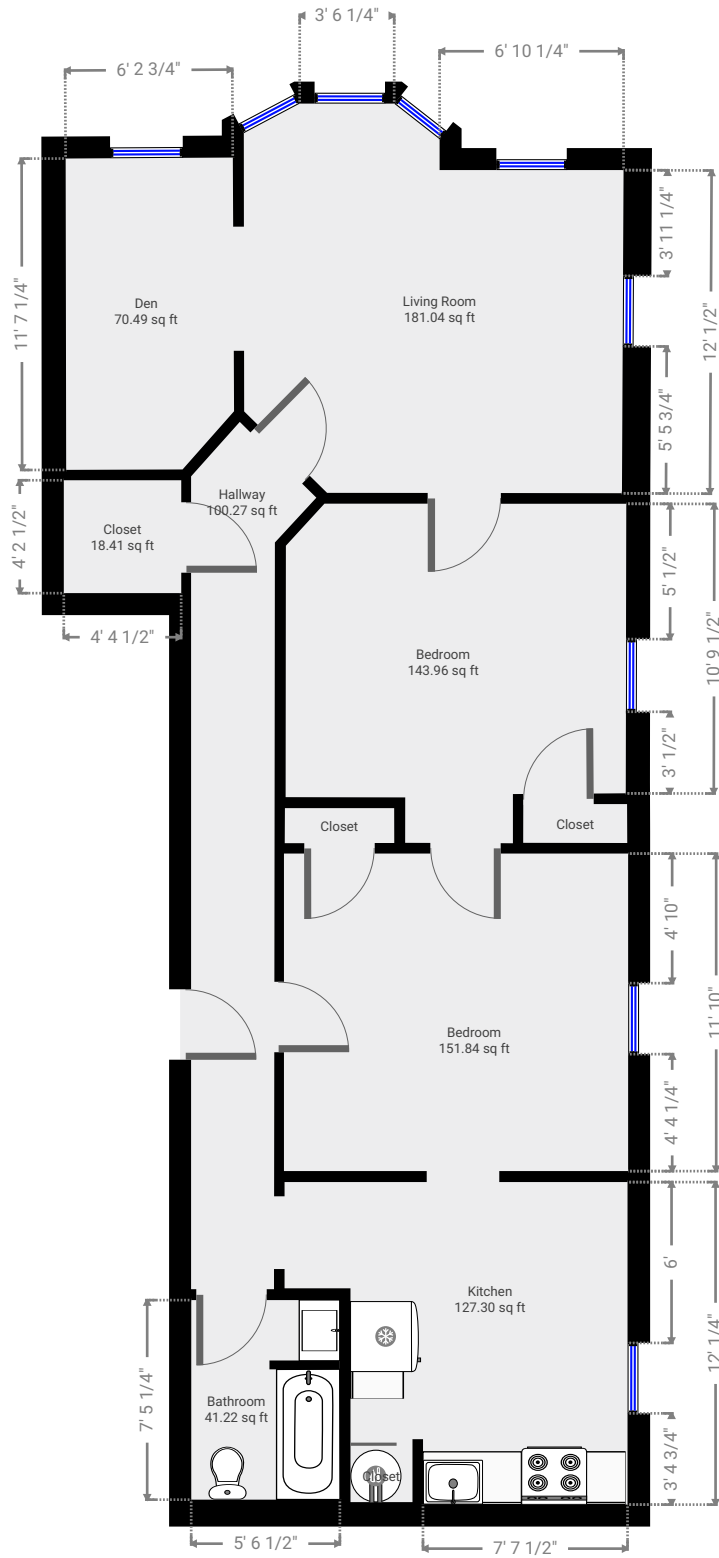

Project 25

230 W Third St Apt 22, 17701 Williamsport, Pa, Usa
TOTAL AREA: 1018.92 sq ft • LIVING AREA: 1018.92 sq ft • FLOORS: 1 • ROOMS: 5

SUBMITTED BY Dana Krieger
dana@realtyleaseproperties.com

▼ 2nd Floor

TOTAL AREA: 1018.92 sq ft • LIVING AREA: 1018.92 sq ft • ROOMS: 5

THIS FLOORPLAN IS PROVIDED WITHOUT WARRANTY OF ANY KIND. SENSOPIA DISCLAIMS ANY WARRANTY INCLUDING, WITHOUT LIMITATION, SATISFACTORY QUALITY OR ACCURACY OF DIMENSIONS.

1:86

Page 1/1