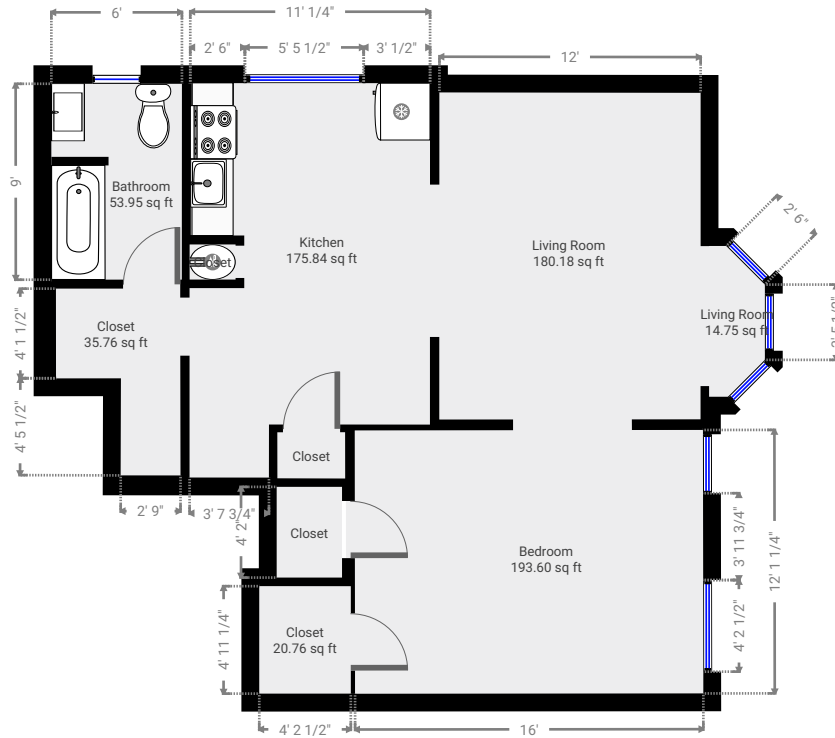

Project 22

230 W Third St Apt 20, 17701 Williamsport, pa, usa
TOTAL AREA: 837.05 sq ft • LIVING AREA: 837.05 sq ft • FLOORS: 1 • ROOMS: 4

SUBMITTED BY Dana Krieger
dana@realtyleaseproperties.com

▼ 2nd Floor

TOTAL AREA: 837.05 sq ft • LIVING AREA: 837.05 sq ft • ROOMS: 4

THIS FLOORPLAN IS PROVIDED WITHOUT WARRANTY OF ANY KIND. SENSOPIA DISCLAIMS ANY WARRANTY INCLUDING, WITHOUT LIMITATION, SATISFACTORY QUALITY OR ACCURACY OF DIMENSIONS.